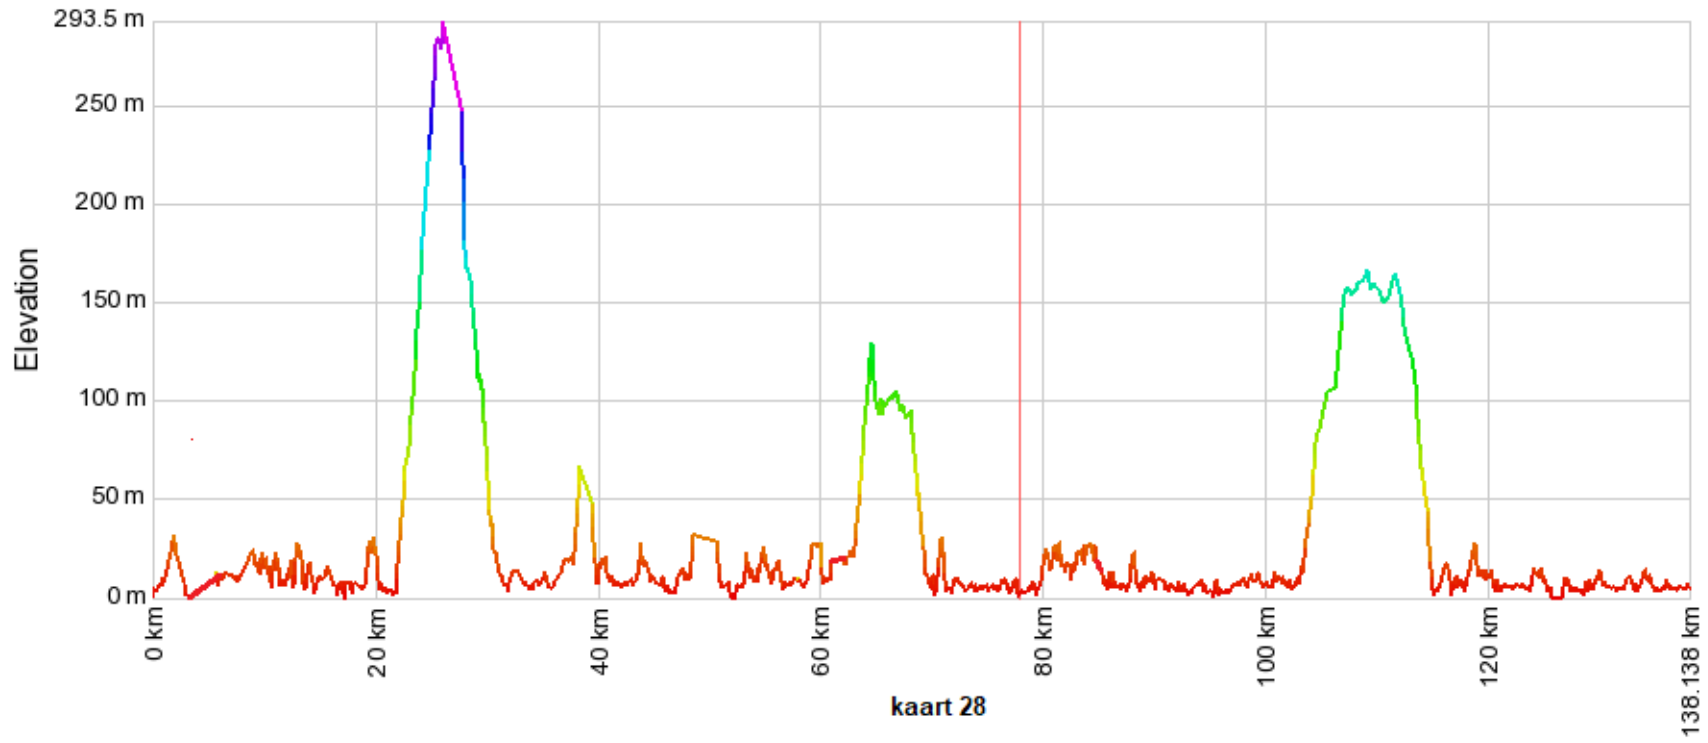

# Traject 4

Elevation (m)  
346.0  
259.5  
173.0  
86.5  
0.0

# Traject 6

Elevation (m)

- 293.5
- 220.1
- 146.7
- 73.4
- 0.0