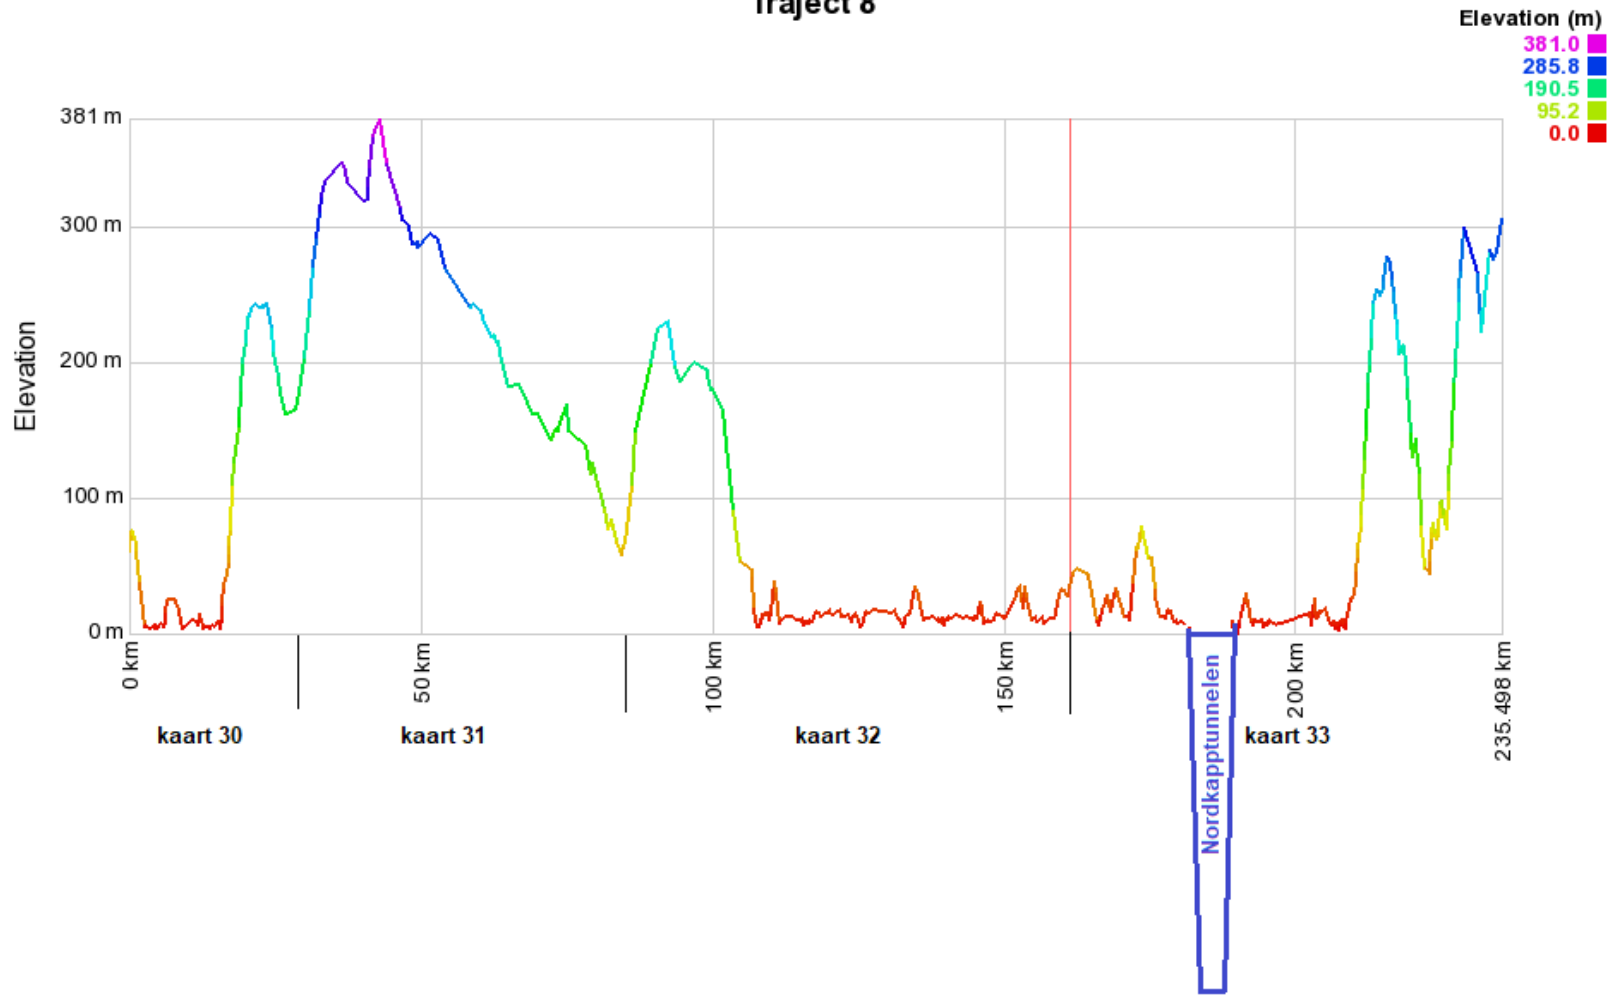

Traject 8

created by GPSvisualizer.com